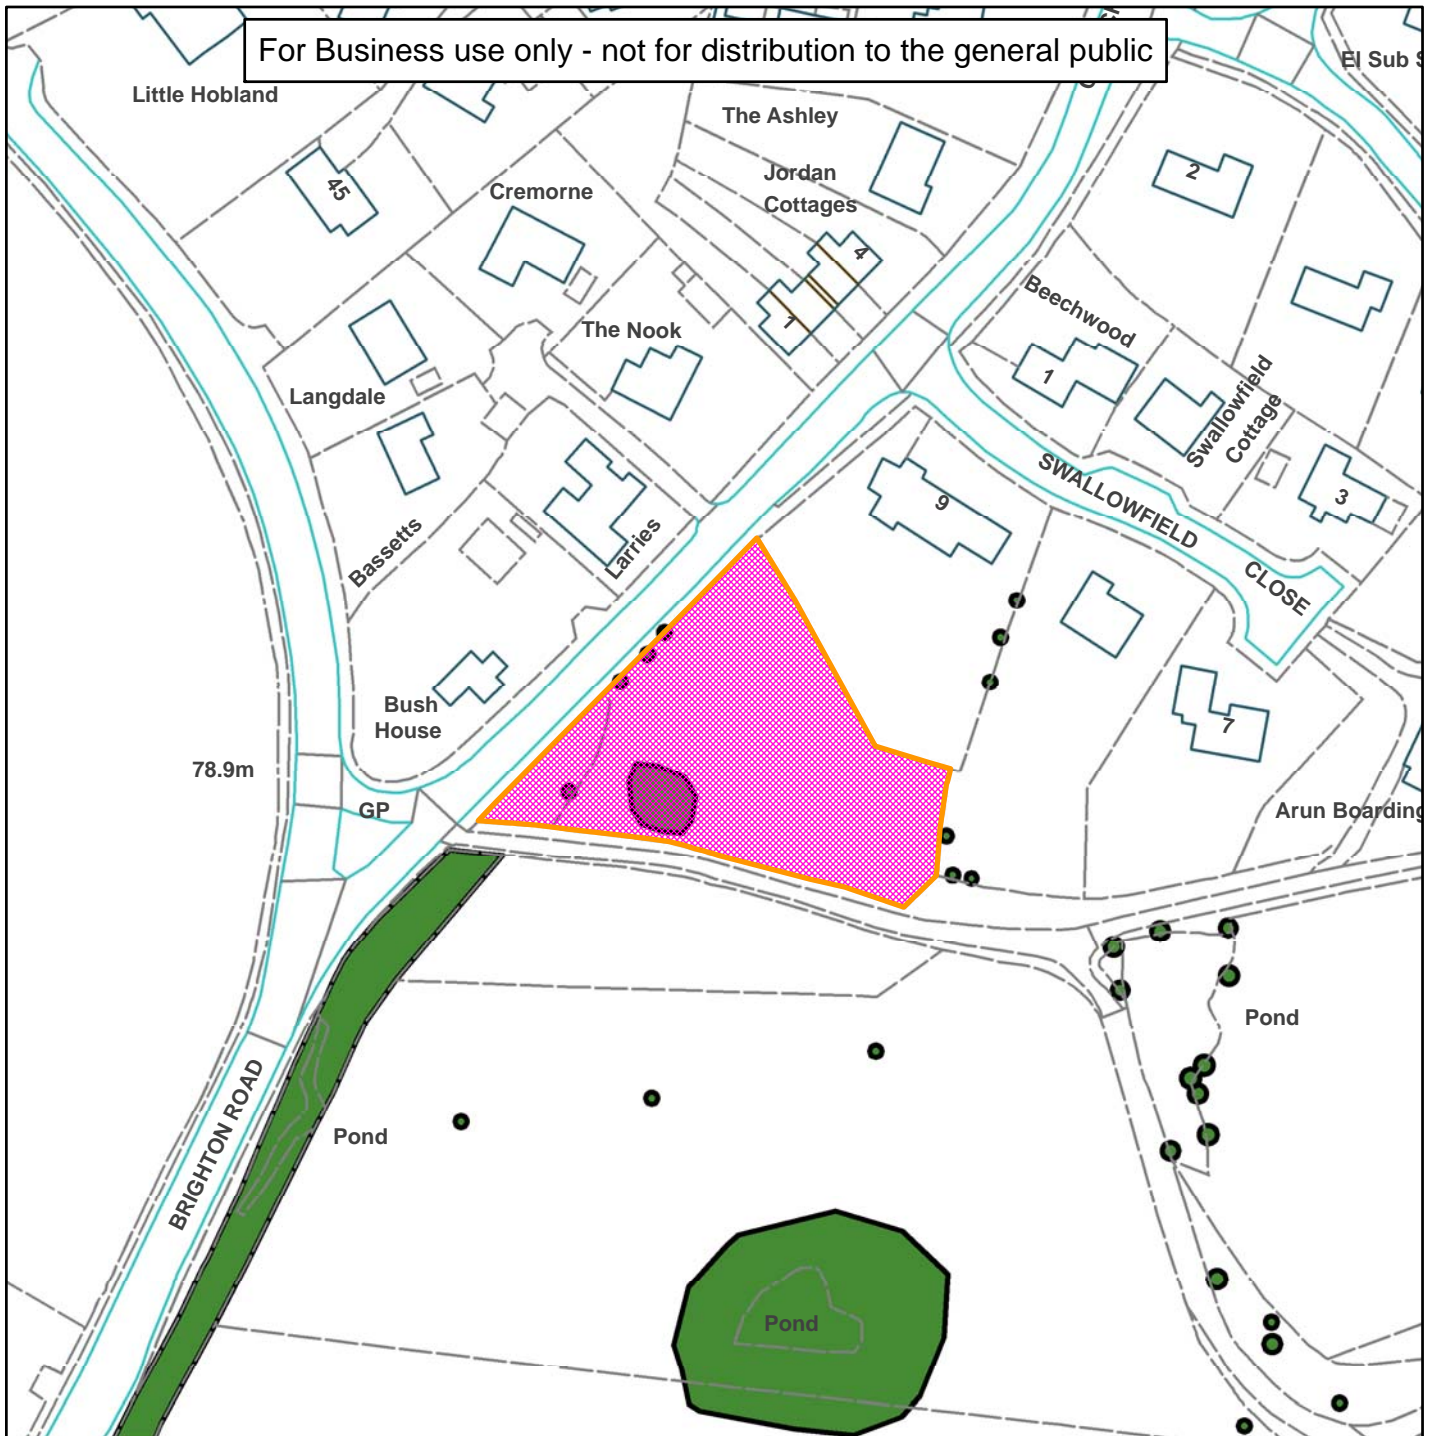

Land at Church Road

For Business use only - not for distribution to the general public

Scale: 1:1,250

Reproduced from the Ordnance Survey map with permission of the Controller of Her Majesty's Stationery Office © Crown Copyright 2012.

Unauthorised reproduction infringes Crown Copyright and may lead to prosecution or civil proceedings.

Organisation	Horsham District Council
Department	
Comments	
Date	18/08/2017
MSA Number	100023865